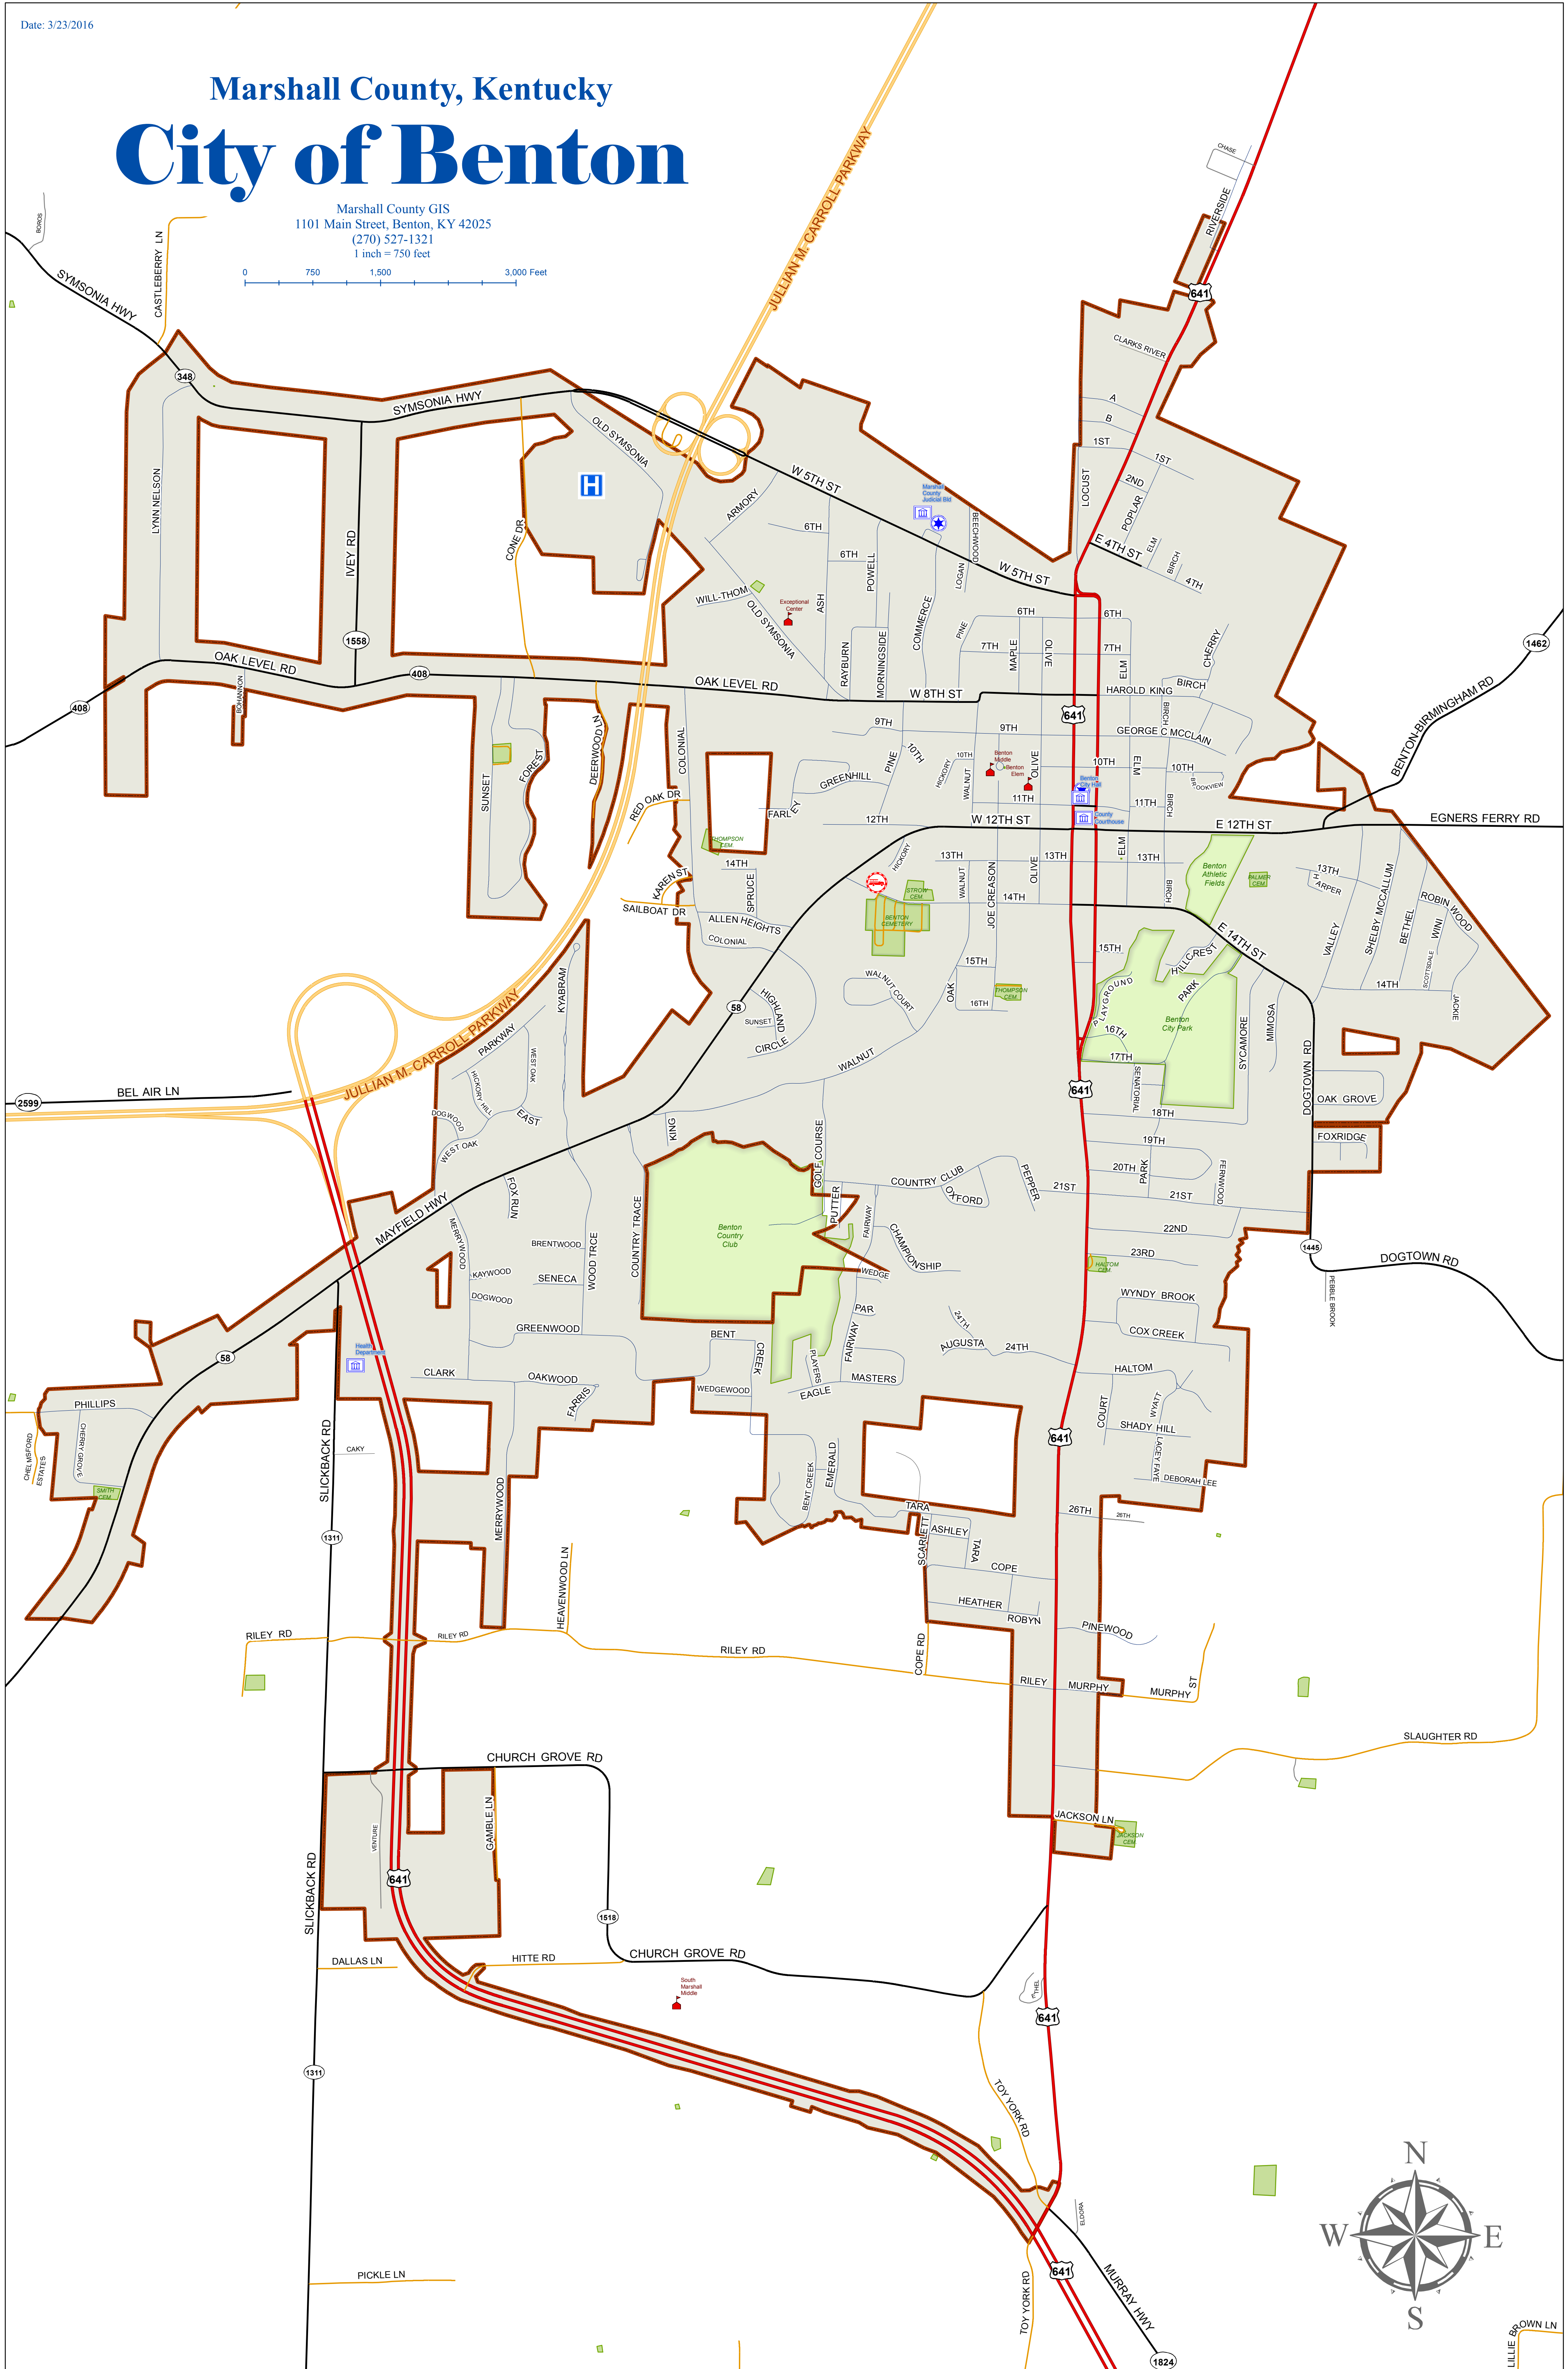

Marshall County, Kentucky City of Benton

Marshall County GIS
1101 Main Street, Benton, KY 42025
(270) 527-1321
1 inch = 750 feet

LILLIE BROWN LN